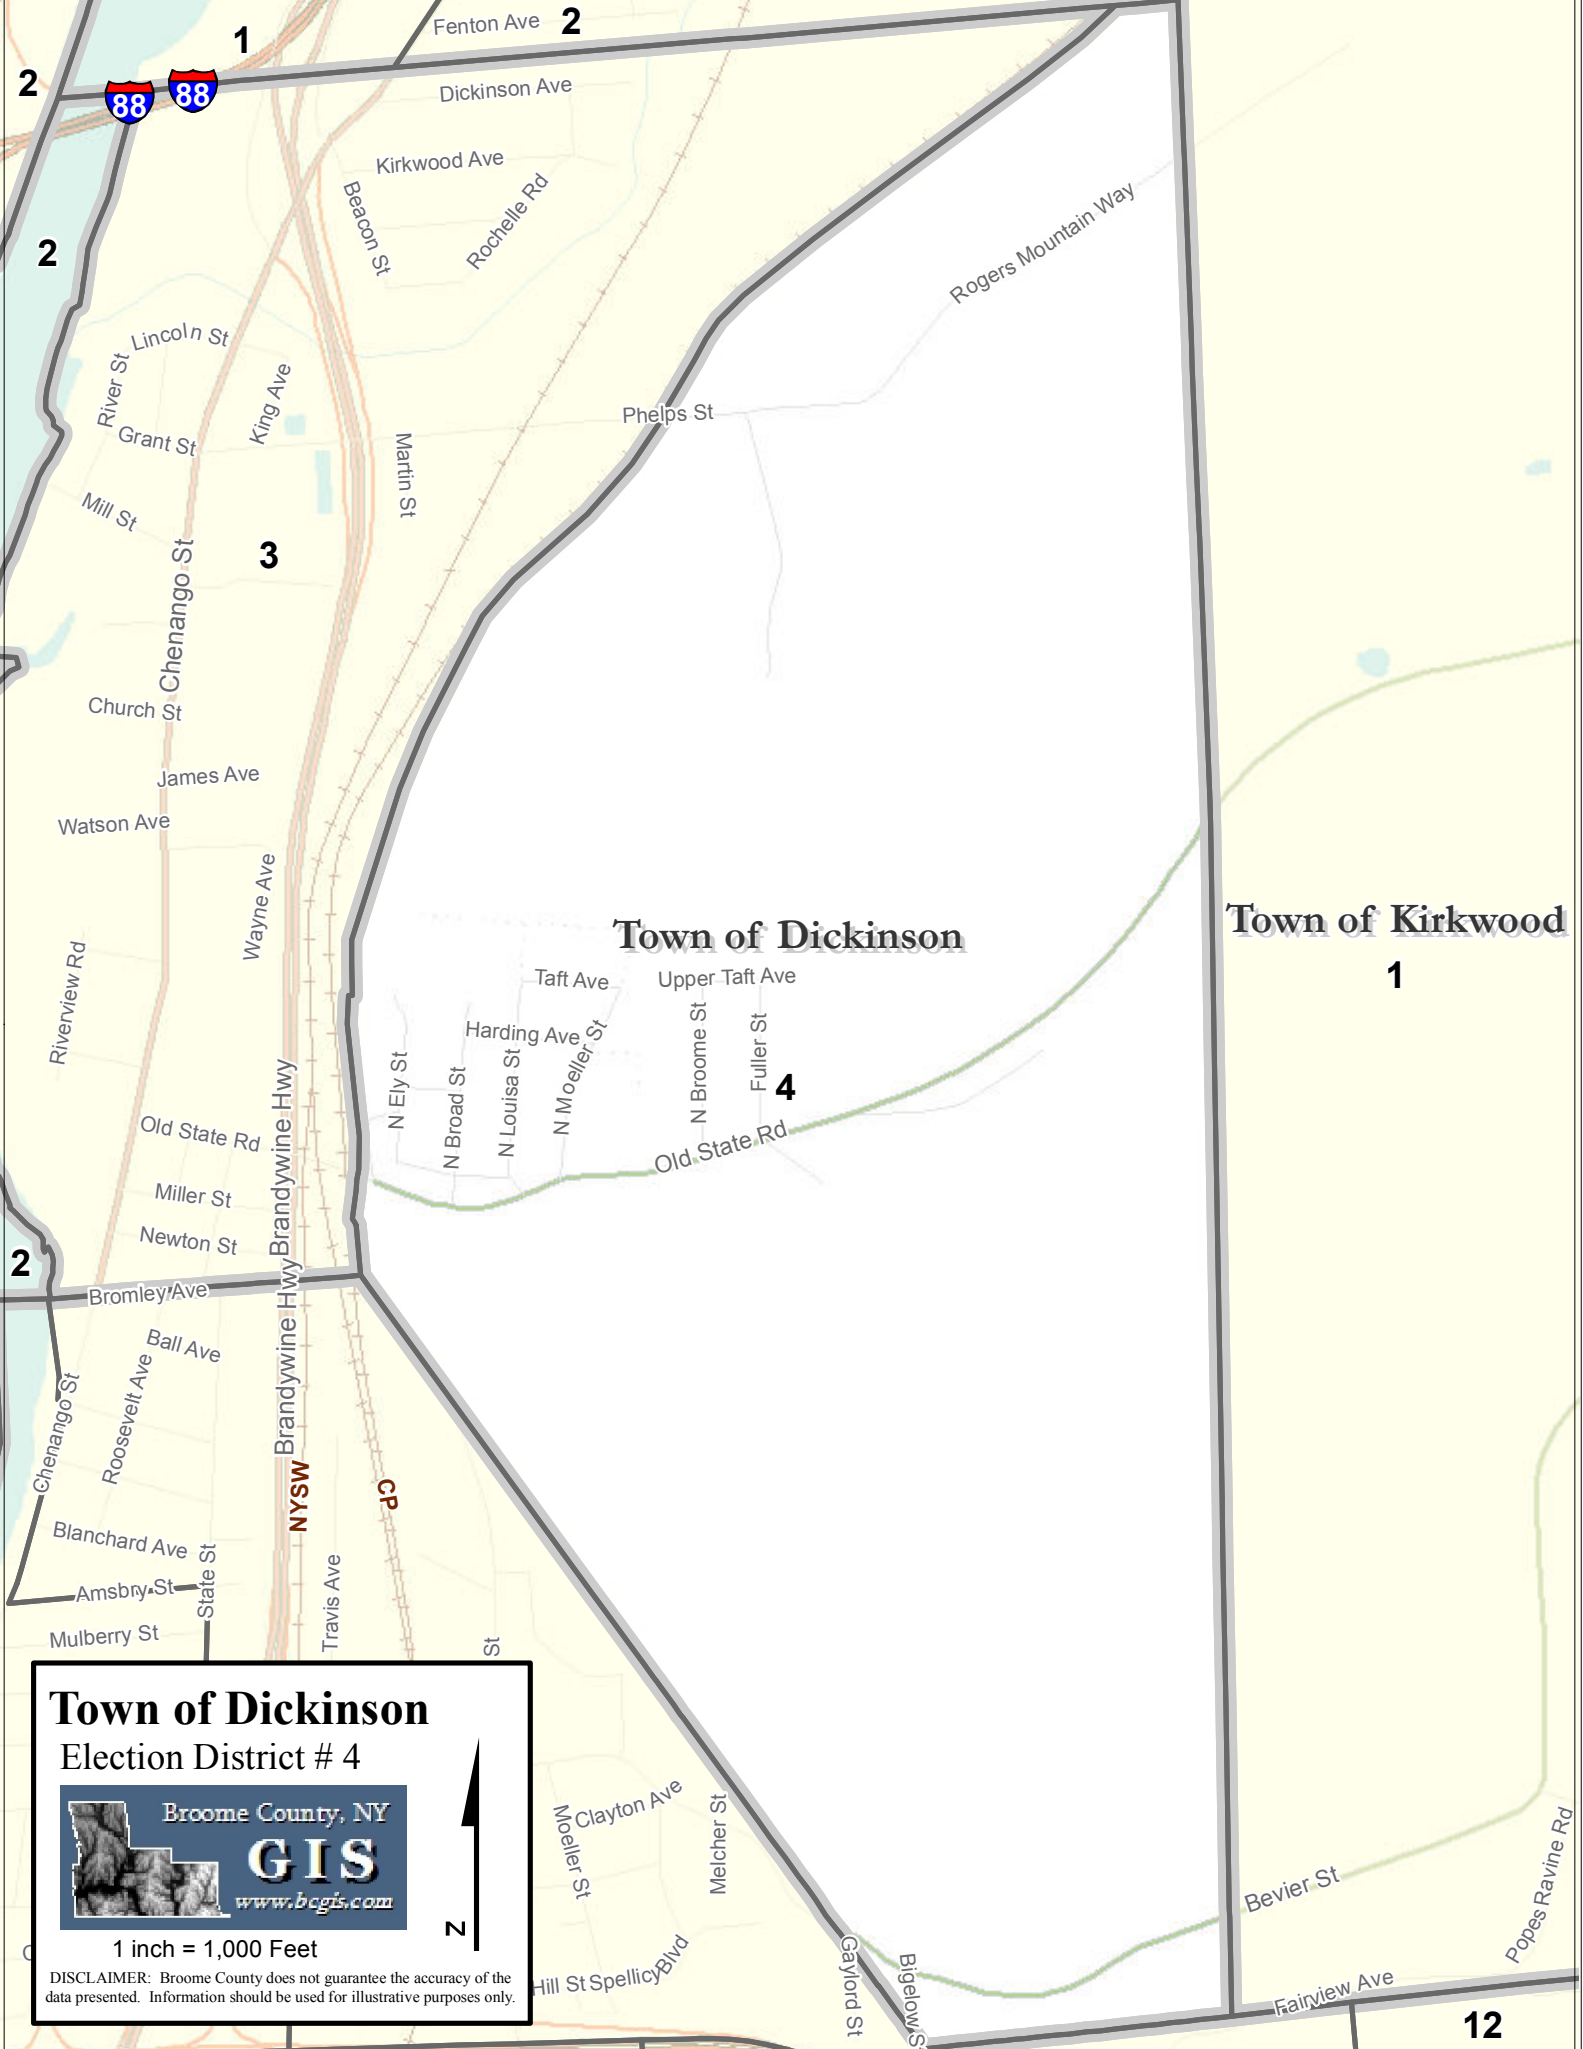

1

3

Town of Dickinson
Election District # 3

Broome County, NY
GIS
www.bcgis.com

1 inch = 750 Feet

DISCLAIMER: Broome County does not guarantee the accuracy of the data presented. Information should be used for illustrative purposes only.