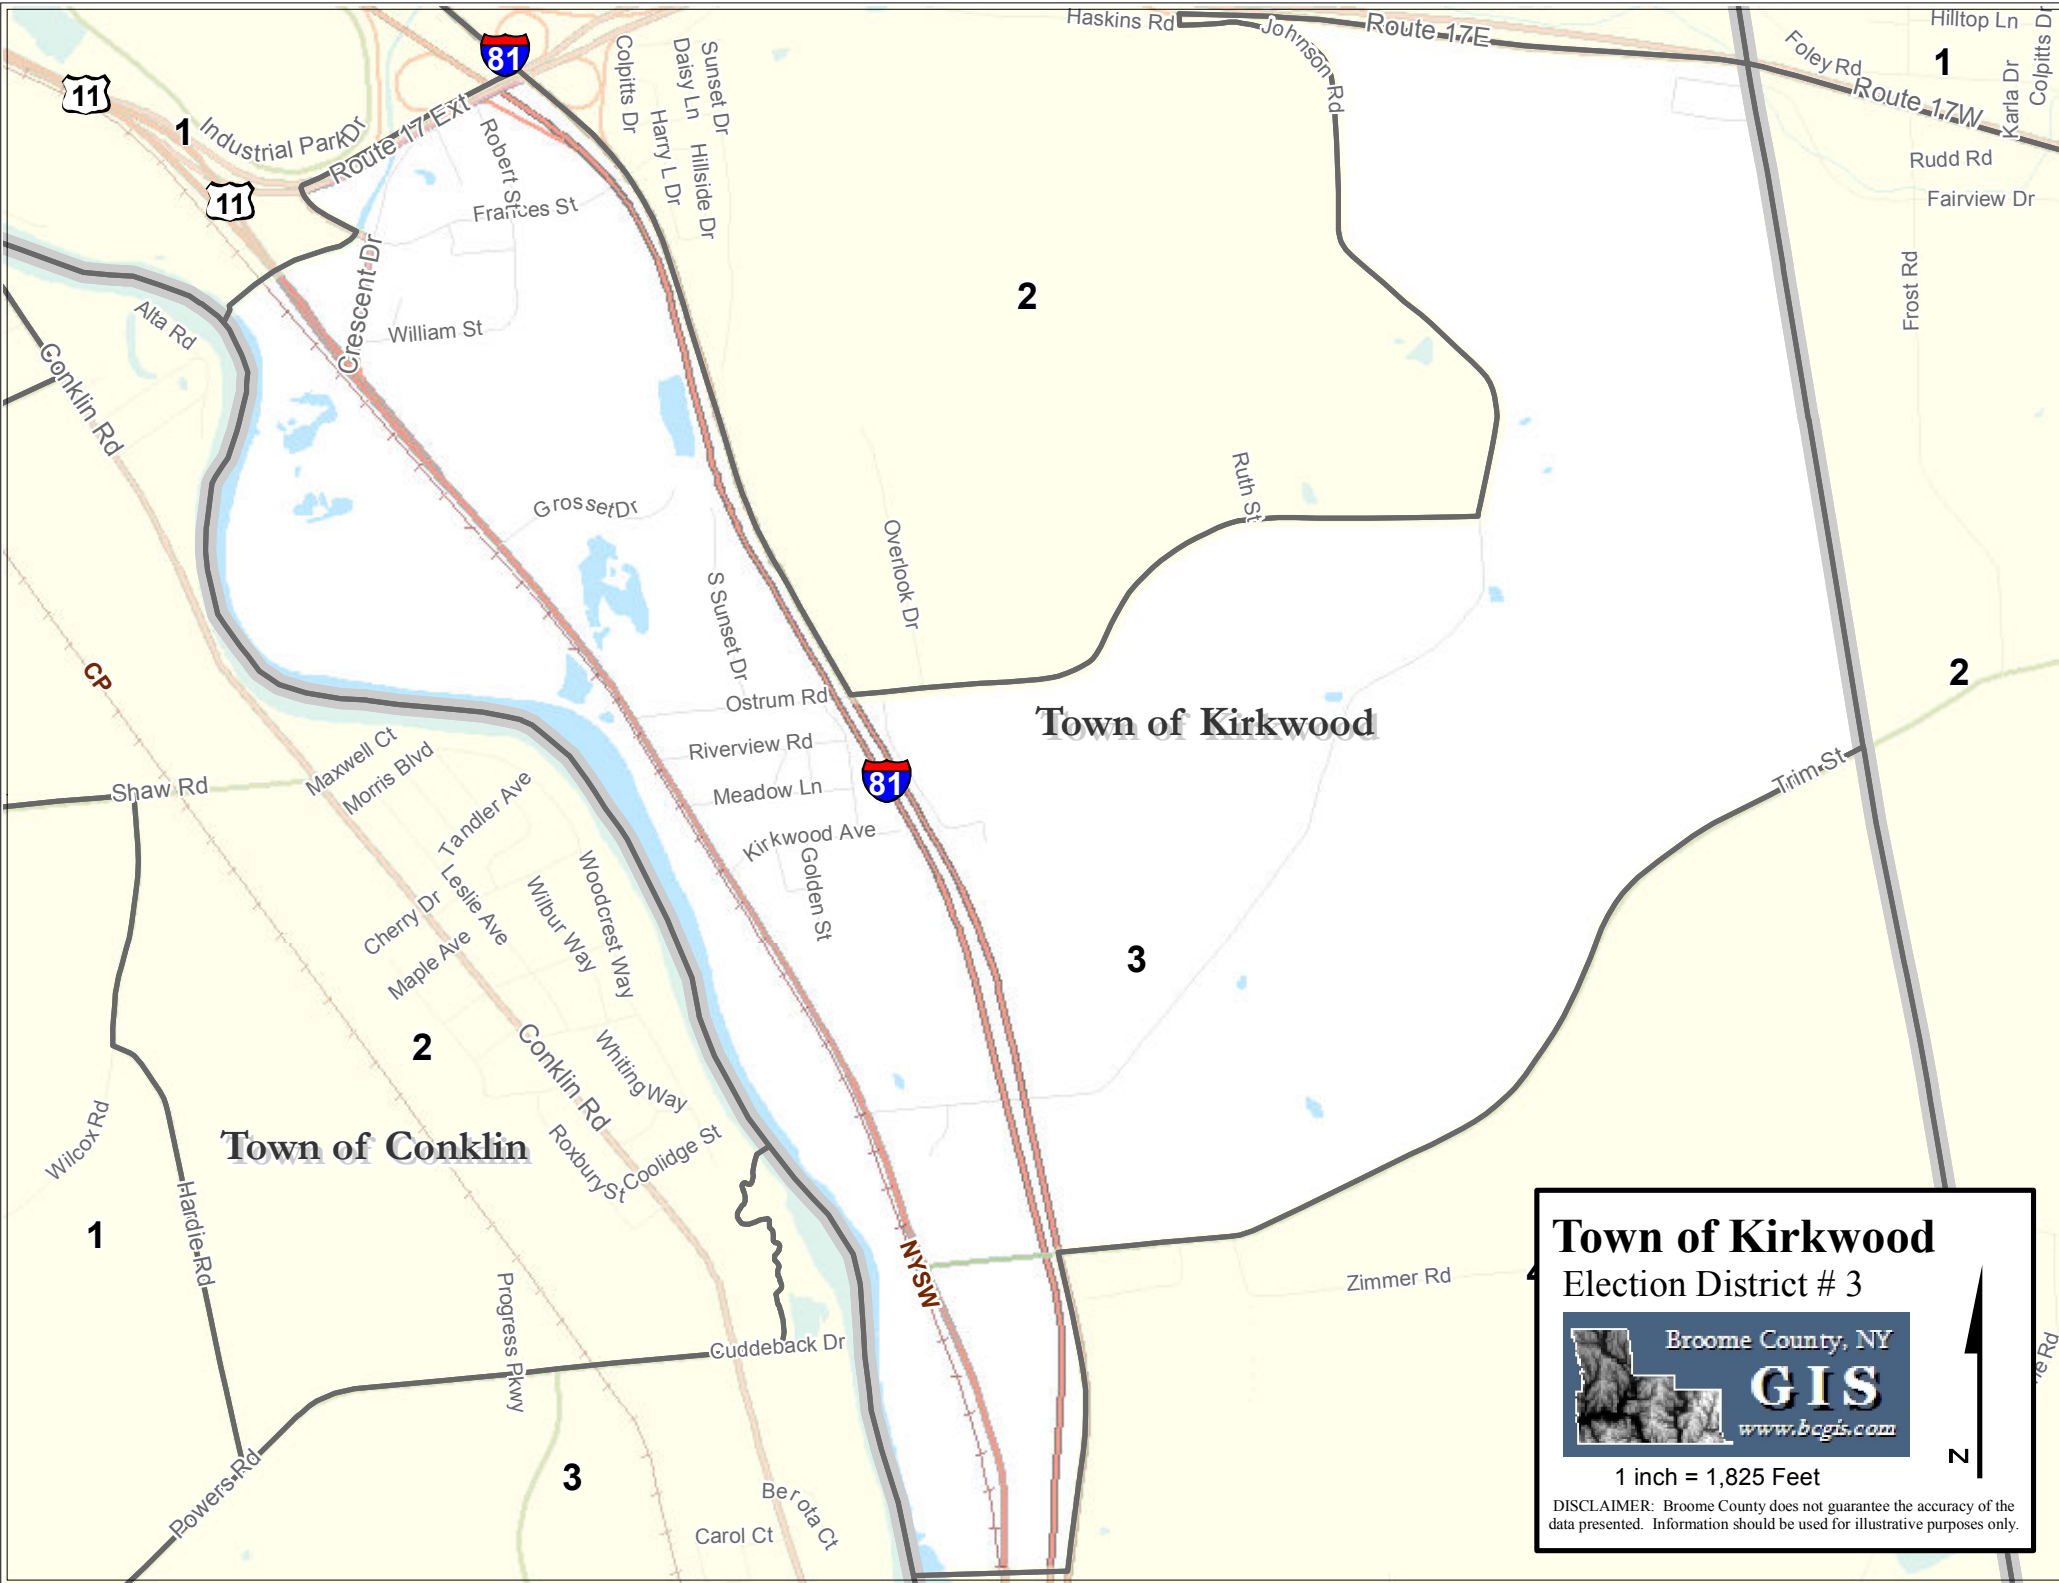

Town of Kirkwood
 Election District # 2

Broome County, NY
GIS
www.bcgis.com

1 inch = 2,375 Feet

DISCLAIMER: Broome County does not guarantee the accuracy of the data presented. Information should be used for illustrative purposes only.