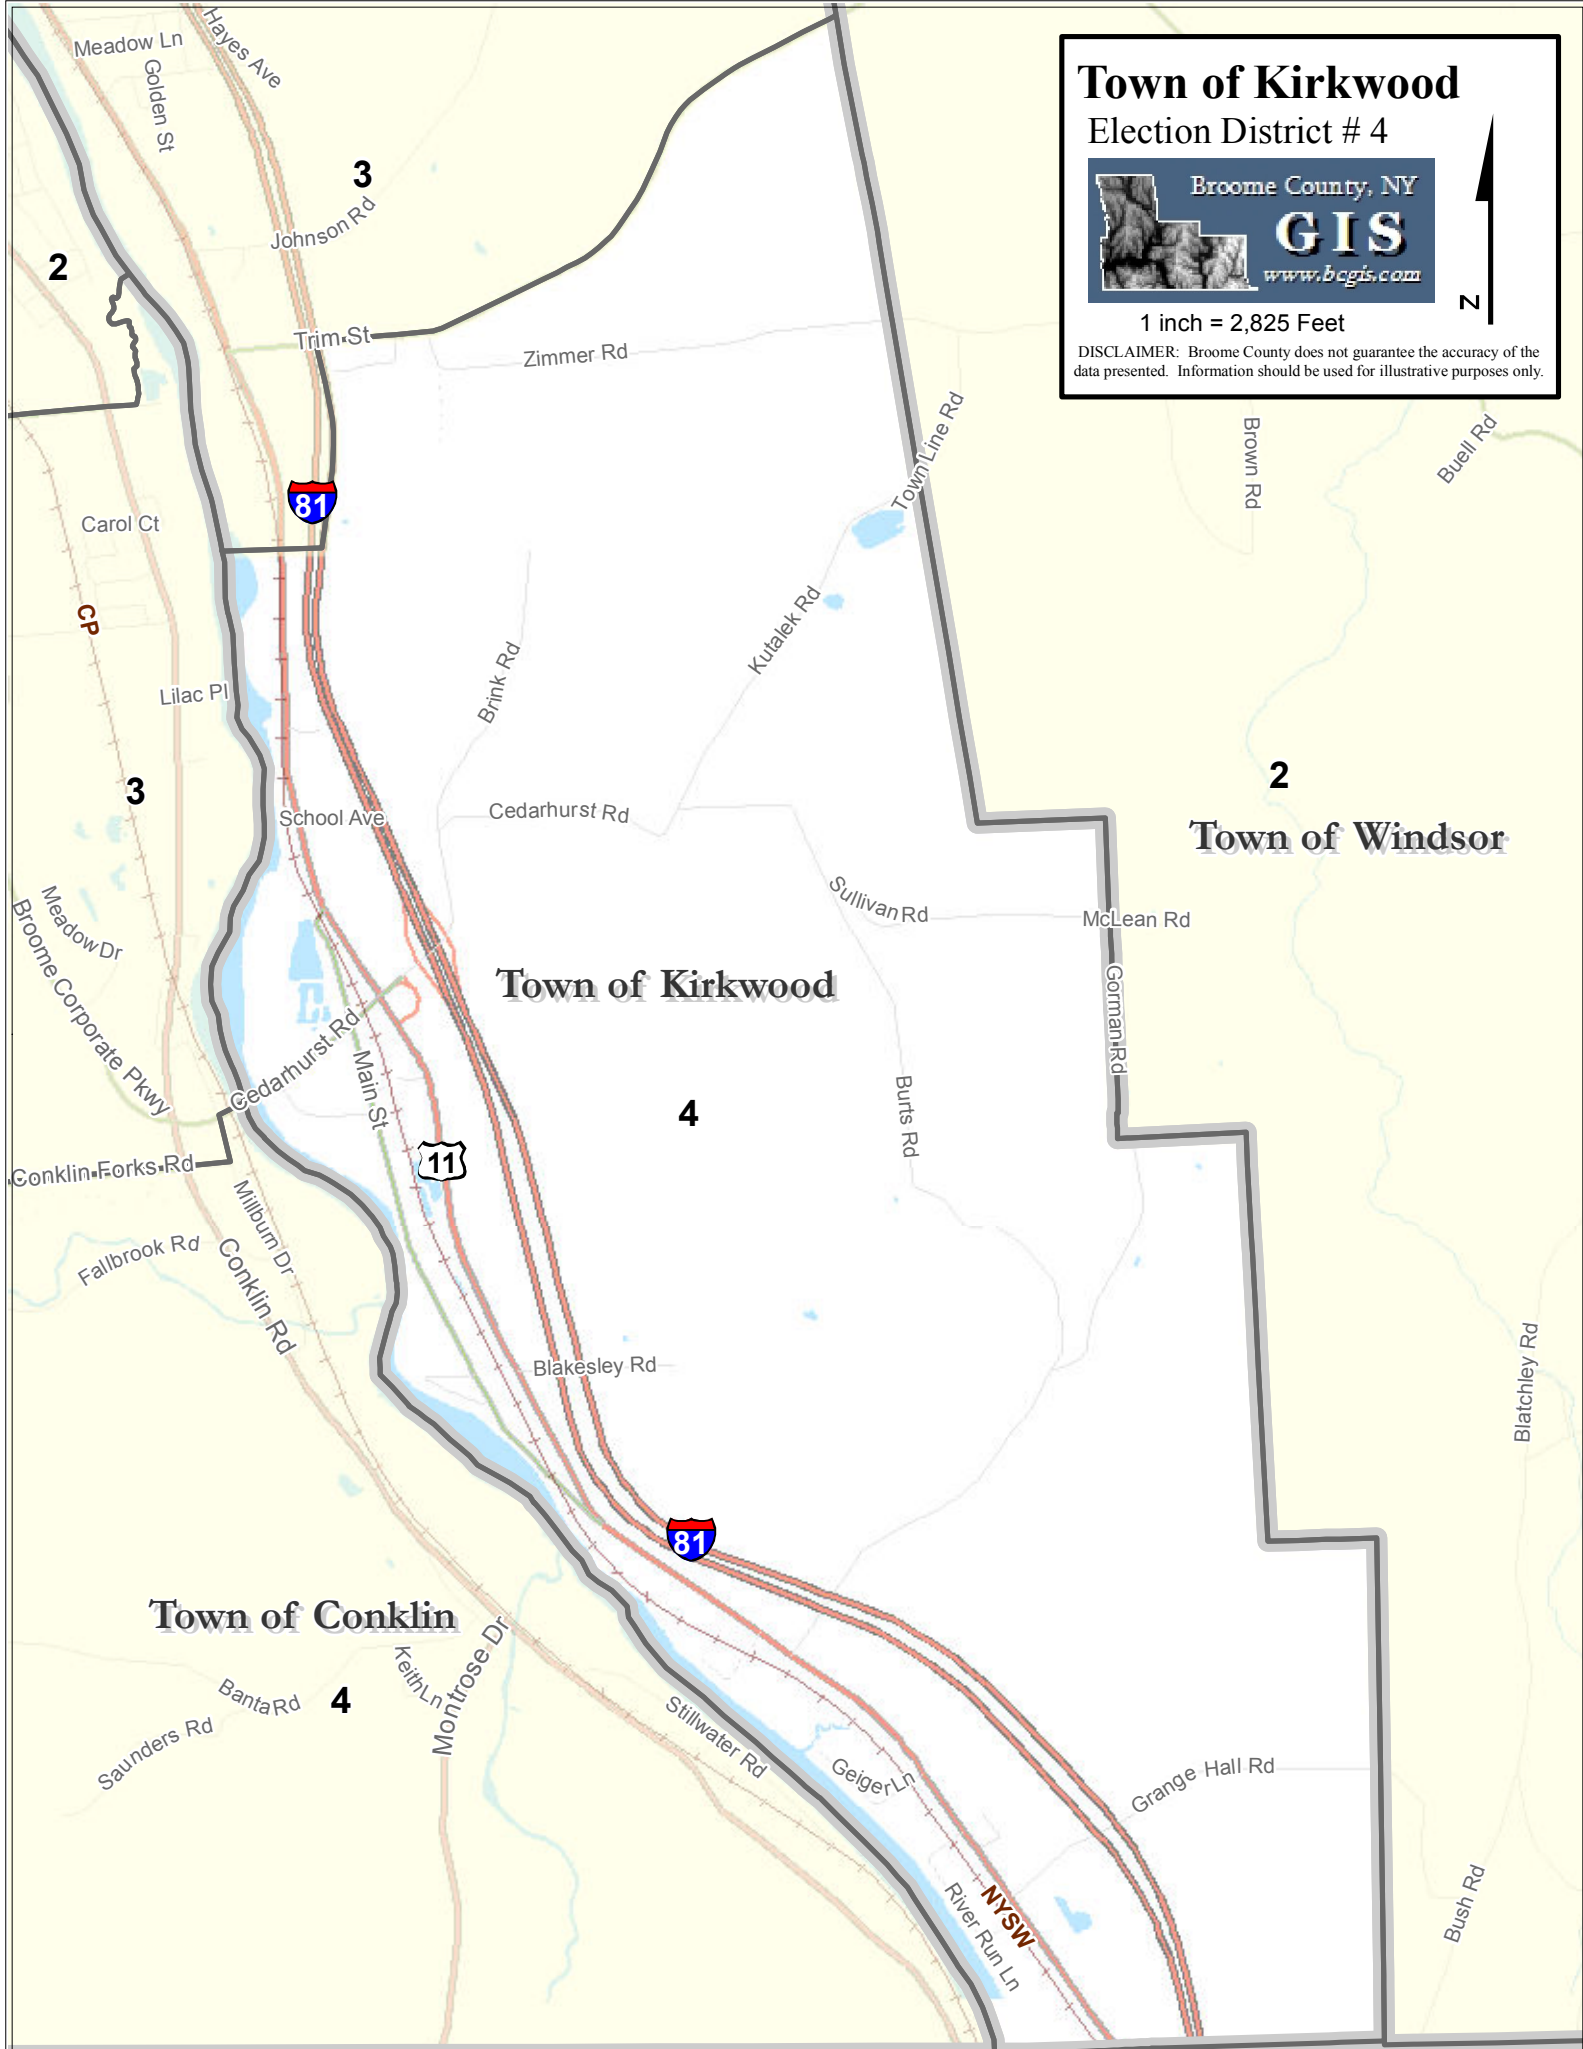

Town of Kirkwood

Town of Windsor

Town of Conklin

4

2

3

2

3

4

Meadow Ln
Golden St
Hayes Ave

Johnson Rd

Trim St

Zimmer Rd

Carol Ct

CP

Lilac Pl

Brink Rd

Kutalek Rd

Town Line Rd

Brown Rd

Buell Rd

School Ave

Cedarhurst Rd

Town of Windsor

Sullivan Rd

McLean Rd

Town of Kirkwood

Burts Rd

Gorman Rd

Meadow Dr
Broome Corporate Pkwy

Cedarhurst Rd
Main St

Conklin Forks Rd

Fallbrook Rd

Milburn Dr
Conklin Rd

Blakesley Rd

Blatchley Rd

Town of Conklin

Saunders Rd

Banta Rd

Keith Ln

Montrose Dr

Stillwater Rd

Geiger Ln

Grange Hall Rd

Bush Rd

NYSW
River Run Ln