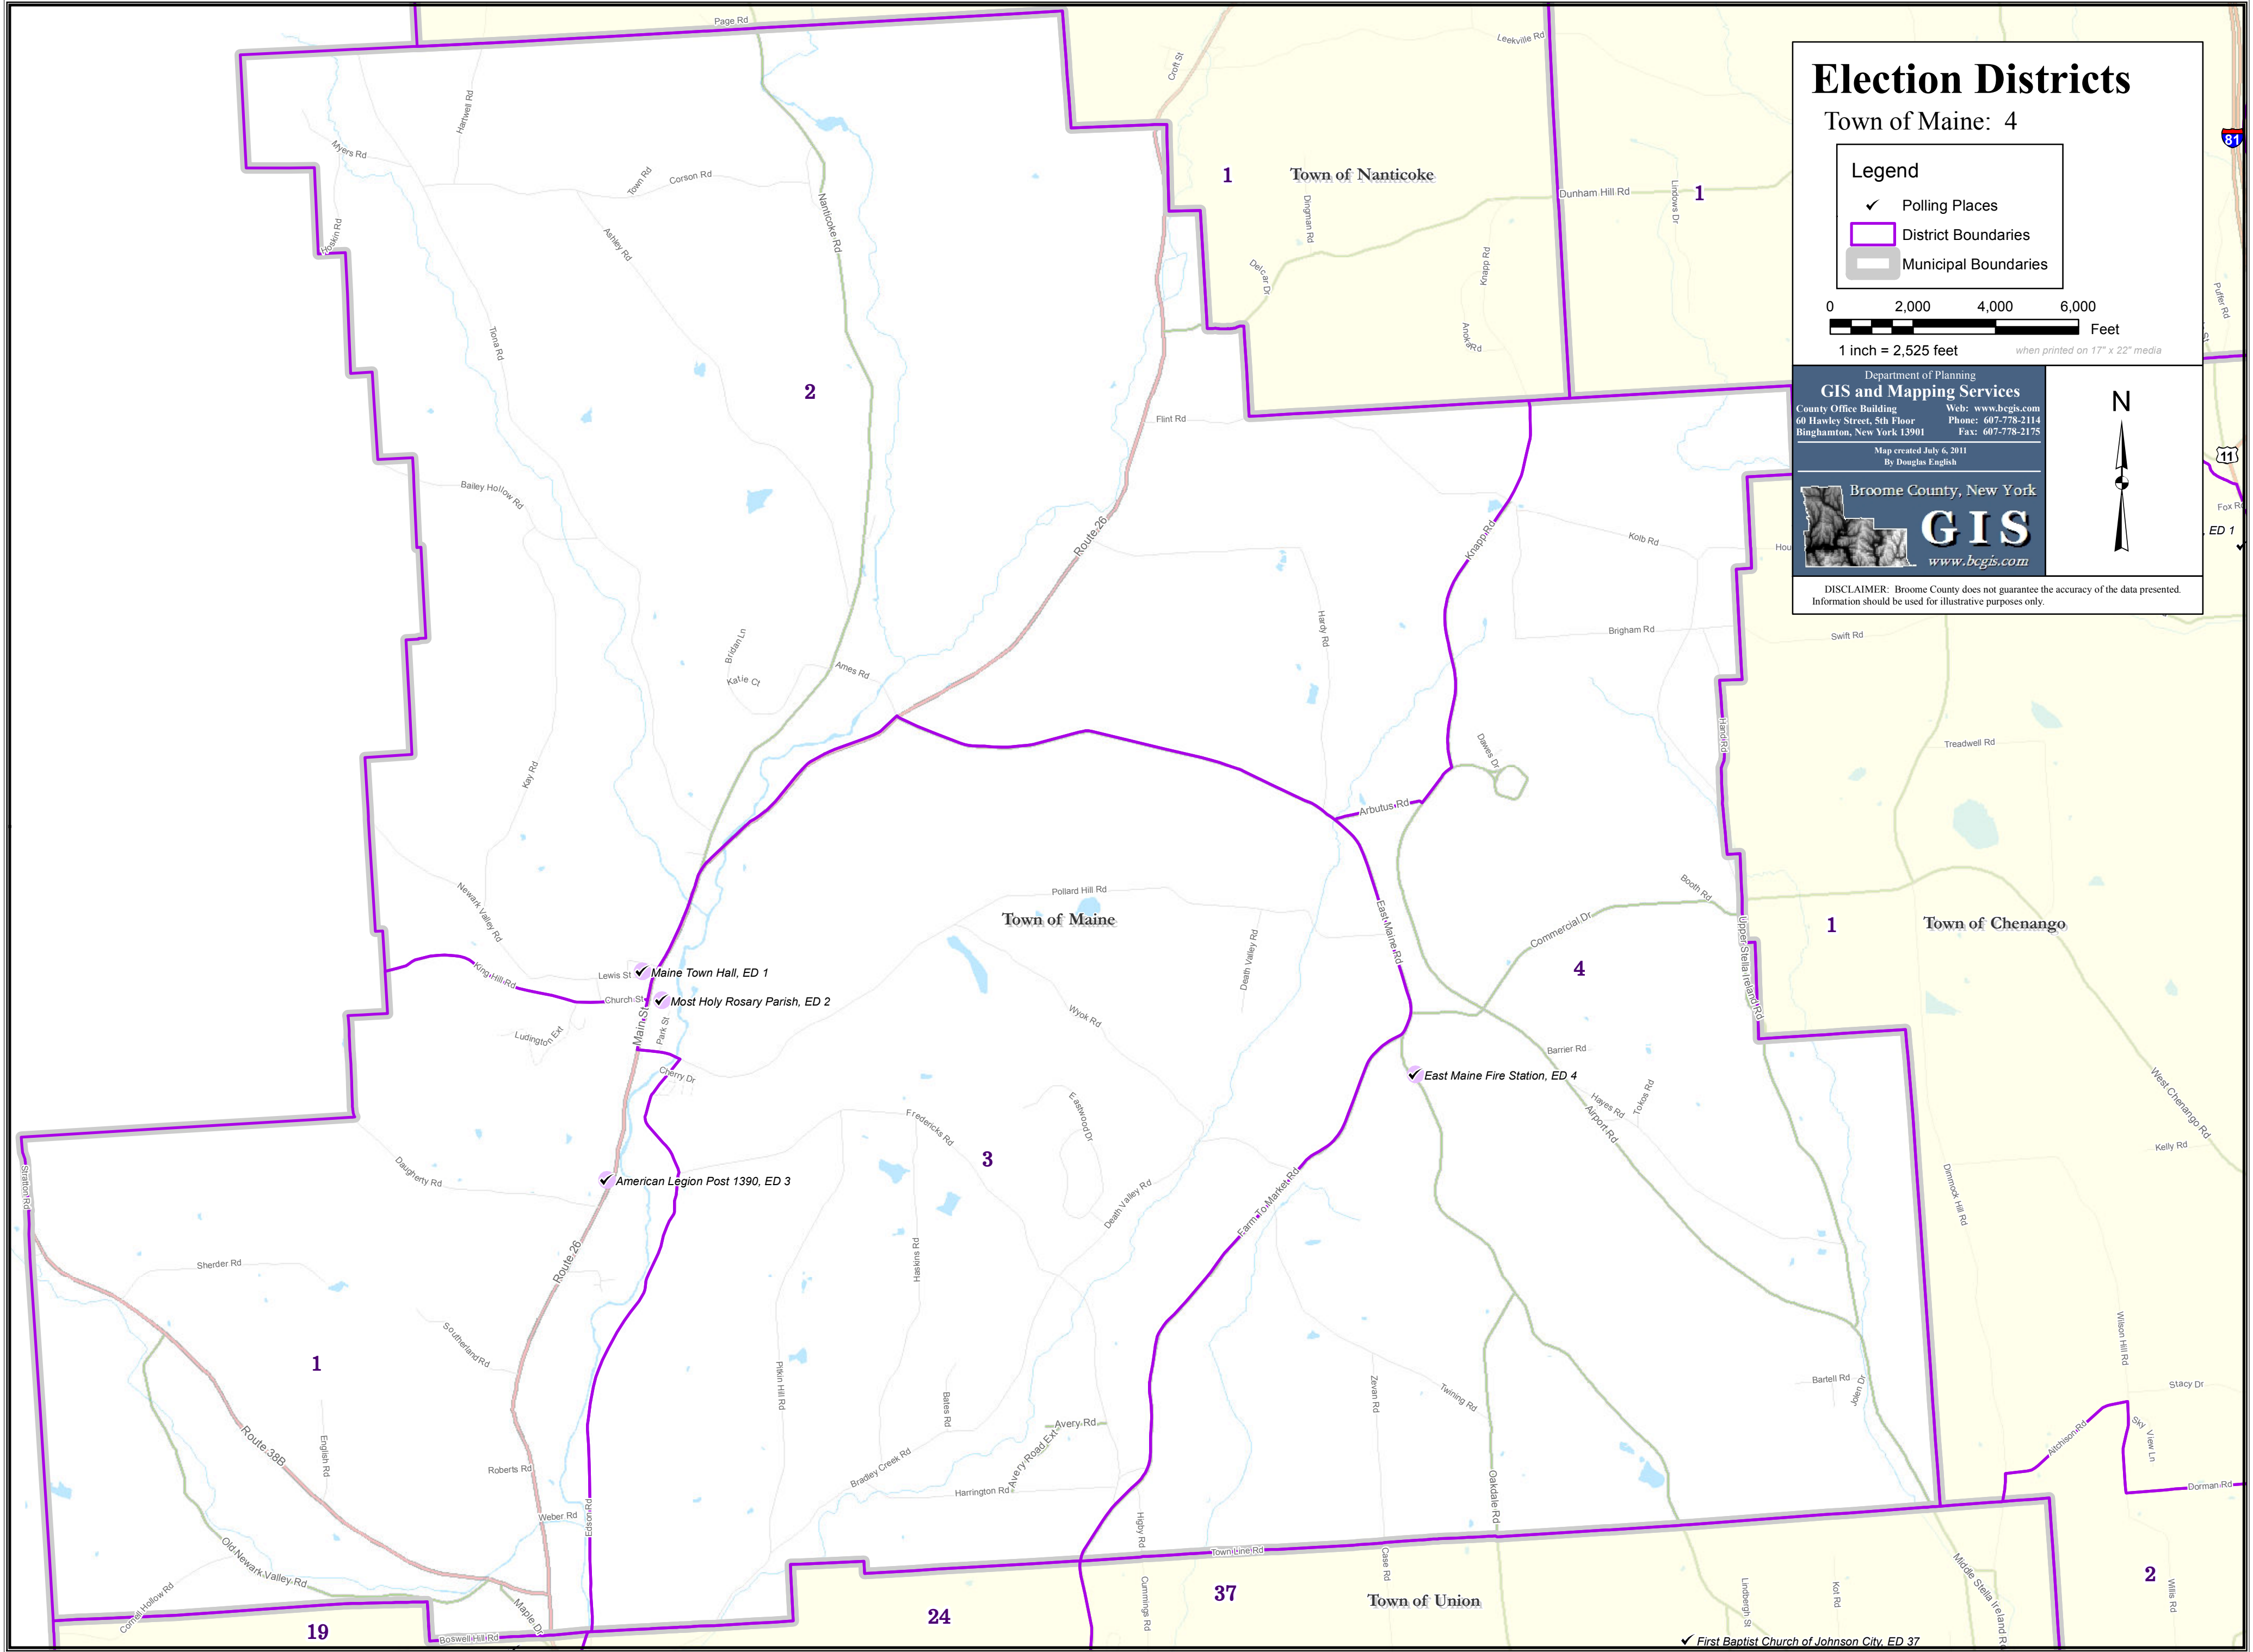

Election Districts

Town of Maine: 4

Legend

- ✓ Polling Places
- District Boundaries
- ▭ Municipal Boundaries

0 2,000 4,000 6,000
Feet

1 inch = 2,525 feet when printed on 17" x 22" media

Department of Planning
GIS and Mapping Services
County Office Building Web: www.bcgis.com
60 Hawley Street, 5th Floor Phone: 607-778-2114
Binghamton, New York 13901 Fax: 607-778-2175

Map created July 6, 2011
By Douglas English

Broome County, New York
GIS
www.bcgis.com

DISCLAIMER: Broome County does not guarantee the accuracy of the data presented. Information should be used for illustrative purposes only.

✓ First Baptist Church of Johnson City, ED 37