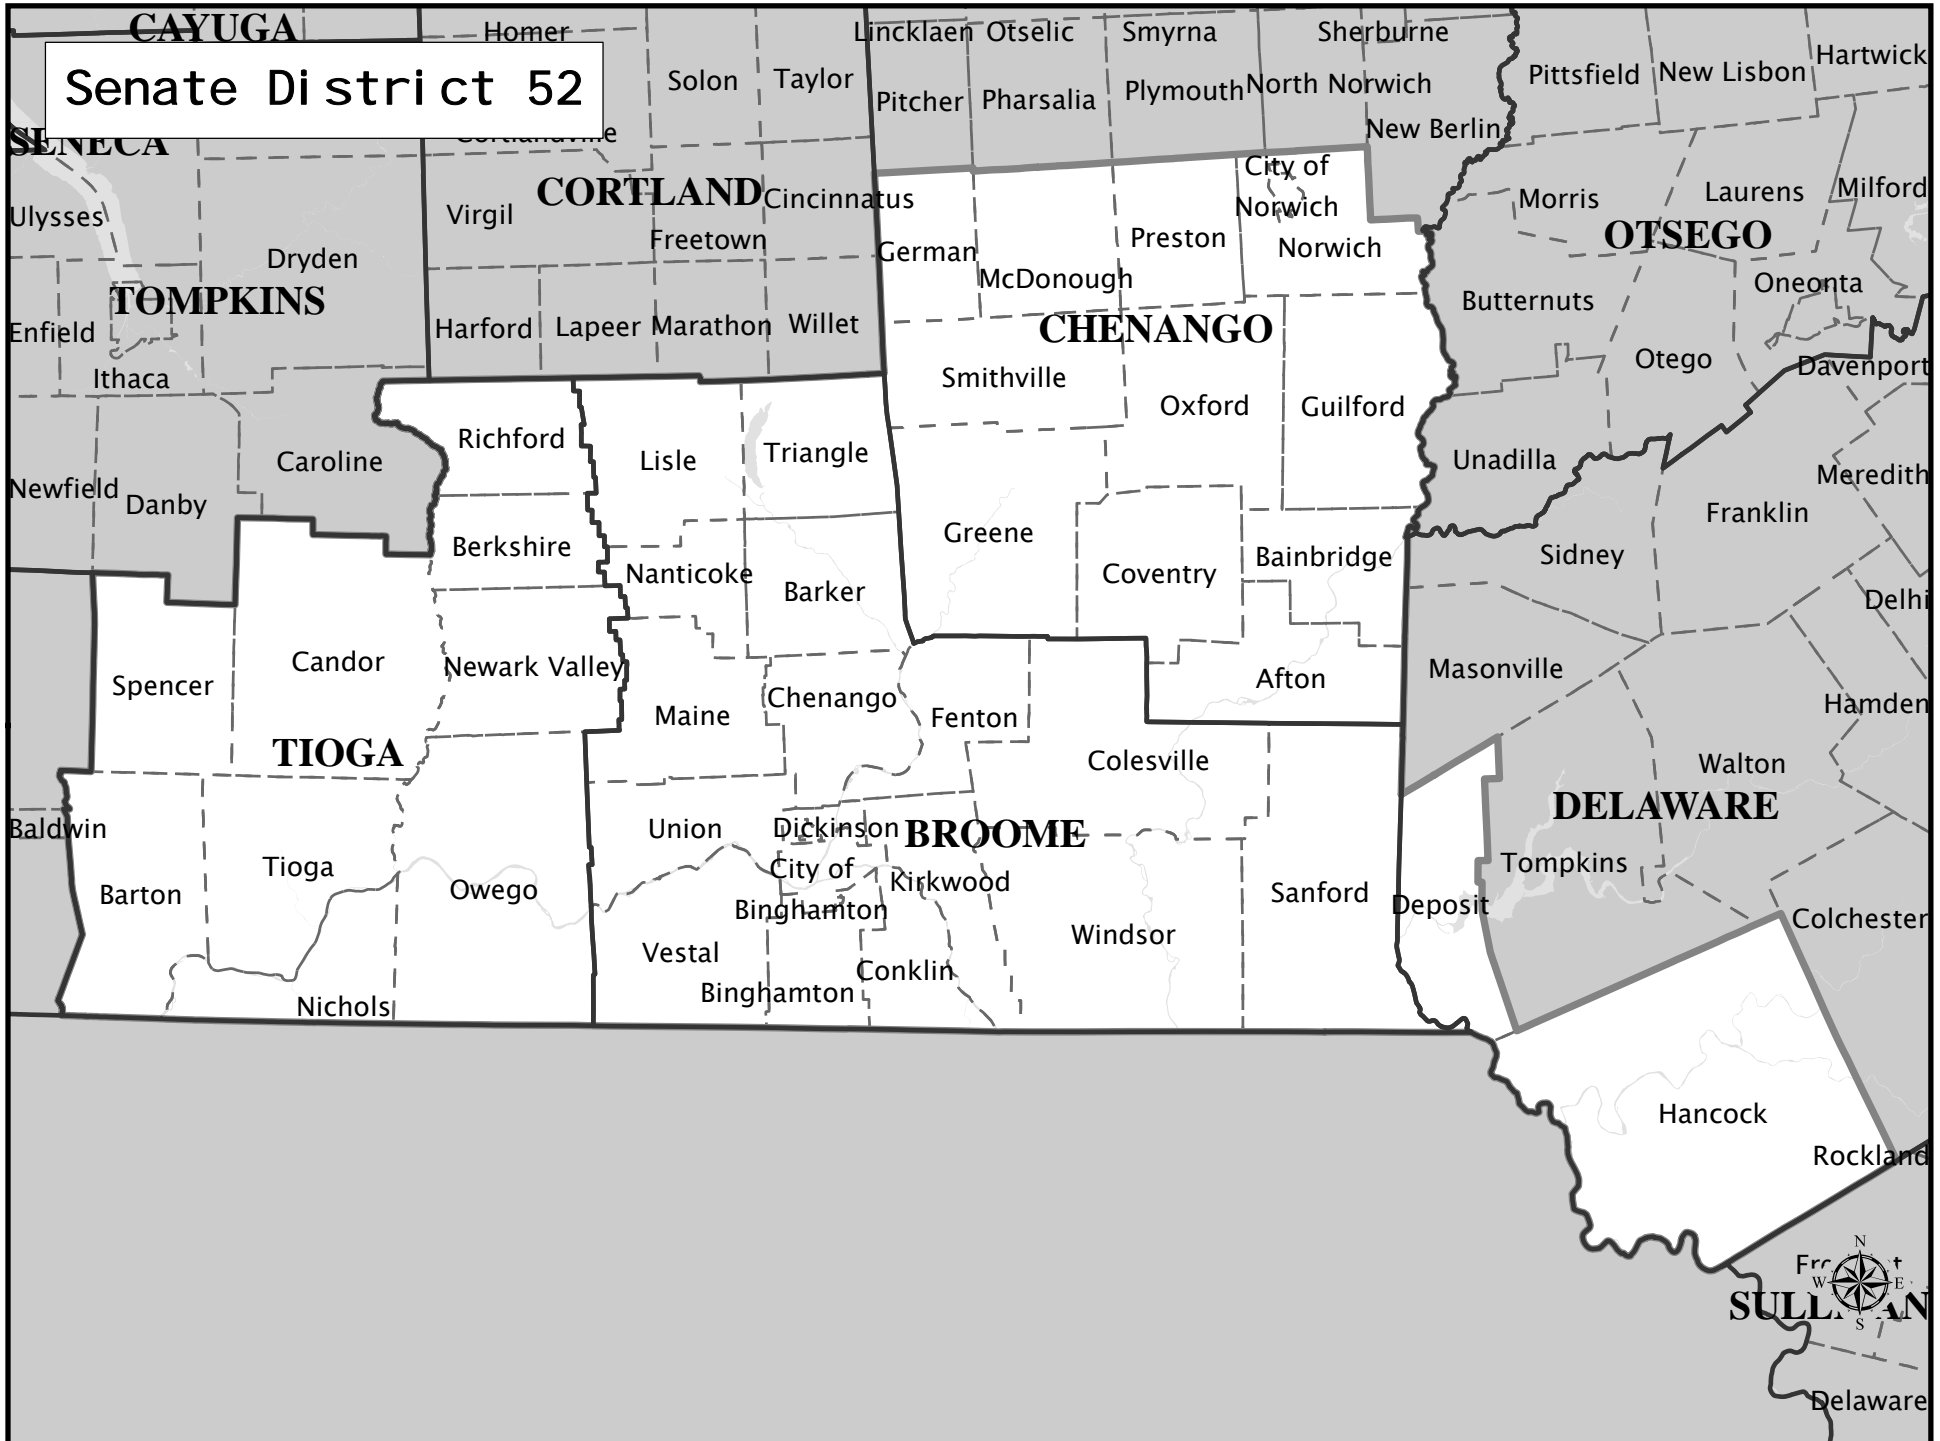

Senate District 52

Senate District 52

Adjusted Total Population : 292,375
Deviation : -14,981
Deviation Percentage : -4.87

	NH White	NH Black	Hispanic	NH Asian	NH Amlnd	NH Hwn	NH Multi	NH Other	Unknown
Total	260,587	9,732	8,368	7,565	522	76	5,224	300	1
% of Total	89.13	3.33	2.86	2.59	0.18	0.03	1.79	0.10	0.00
Total 18+	208,946	6,914	5,322	6,386	436	56	2,581	180	1
% of 18+	90.52	3.00	2.31	2.77	0.19	0.02	1.12	0.08	0.00

Department Of Justice									
	NH White	NH Black	Hispanic	NH Asian	NH Amlnd	NH Hwn	NH Multi	NH Other	Unknown
Total	260,587	11,970	8,368	8,499	1,690	153	710	397	1
% of Total	89.13	4.09	2.86	2.91	0.58	0.05	0.24	0.14	0.00
Total 18+	208,946	7,542	5,322	6,854	1,337	107	457	256	1
% of 18+	90.52	3.27	2.31	2.97	0.58	0.05	0.20	0.11	0.00