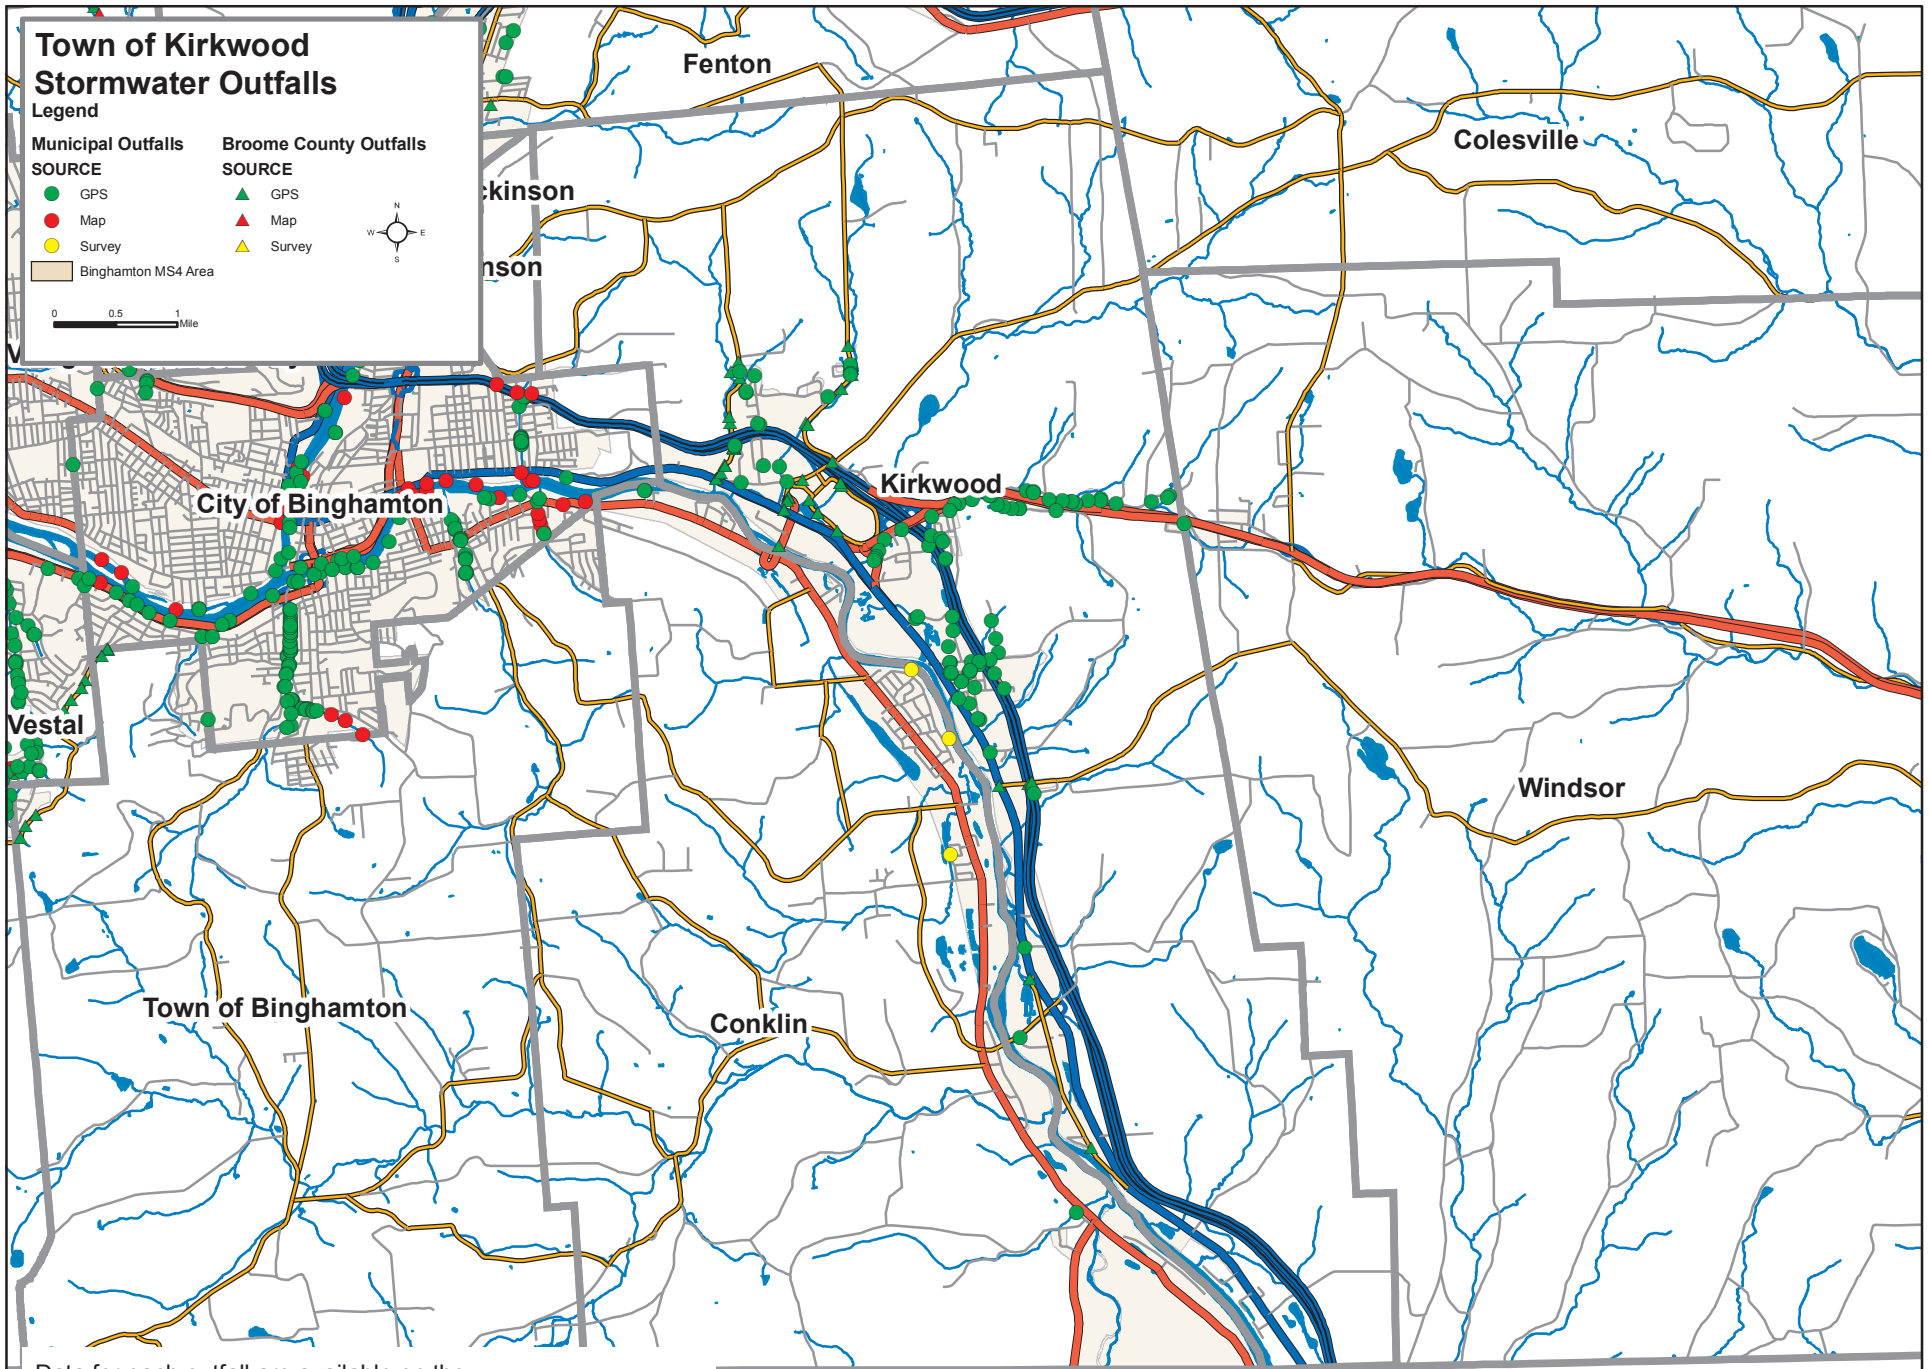

Town of Kirkwood Stormwater Outfalls

Legend

Municipal Outfalls

SOURCE

- GPS
- Map
- Survey

Broome County Outfalls

SOURCE

- ▲ GPS
- ▲ Map
- ▲ Survey

Binghamton MS4 Area

Data for each outfall are available on the
Broome County Parcel Information System at www.bcgis.com.

Map created April 24, 2007